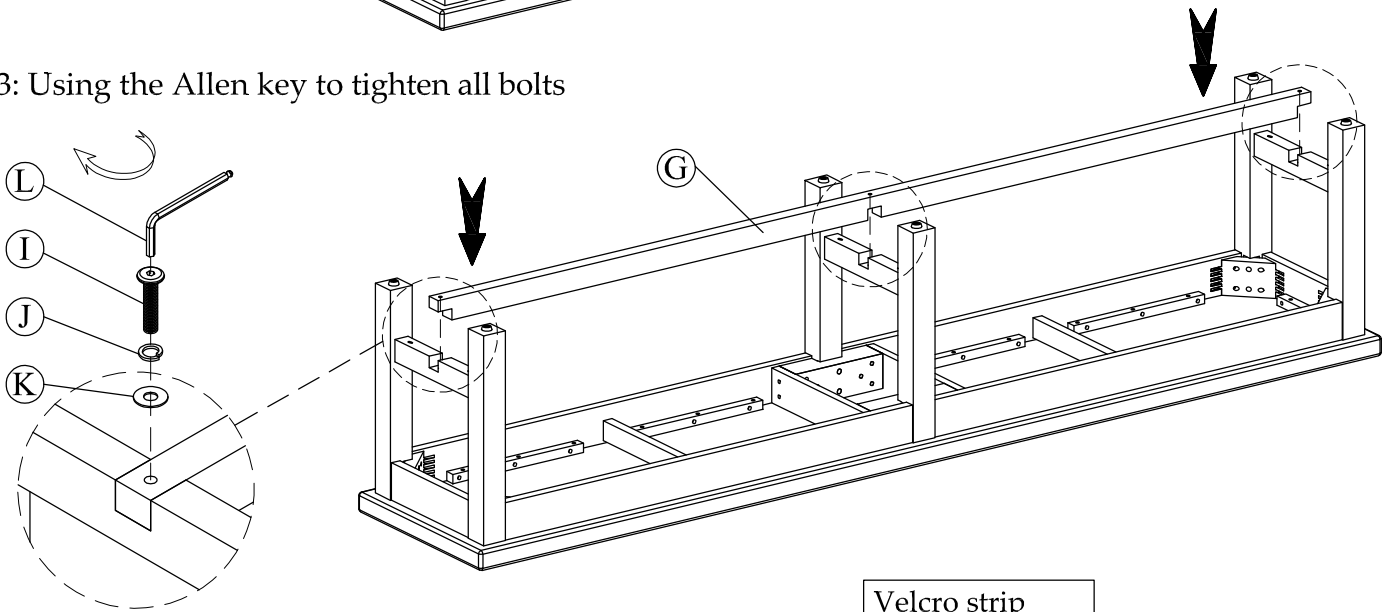

STEP 3: Using the Allen key to tighten all bolts