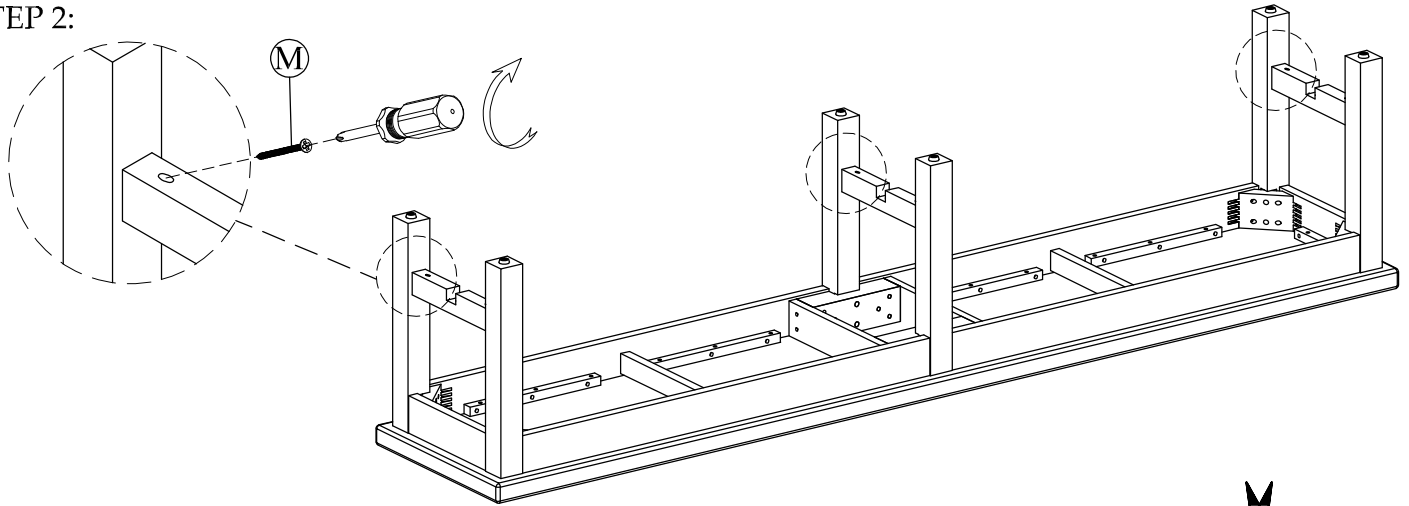

STEP 2:

STEP 3: Using the Allen key to tighten all bolts

STEP 4: