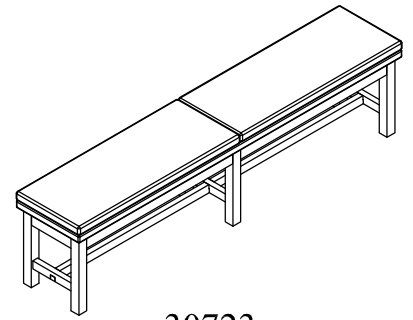

Warning :

- Be sure to check all packing material carefully for small parts, which may have come loose inside the carton during shipment.
- To prevent possible scratches and damage, this furniture **MUST BE ASSEMBLED BY TWO PEOPLE** on a soft surface such as a blanket or carpet.

30723

82" Dining Bench

Components and Hardware List

Top Bench	Cushion Seat	Leg (Left)	Leg (Right)	Center Leg	Short Stretcher	Long Stretcher
1 pc.	2 pcs.	2 pcs.	2 pcs.	2 pcs.	3 pcs.	1 pc.
Allen Head Bolt M8-32 x 55mm	Allen Head Bolt M6-32 x 35mm	Lock Washer Ø9 x Ø13mm	Flat Washer Ø8 x Ø20mm	Allen Key 4 x 110mm	Wood Screw Ø4 x 50mm	Tool Required (not provided) Phillips Screwdriver
12 pcs.	3 pcs.	15 pcs.	15 pcs.	1 pc.	6 pcs.	