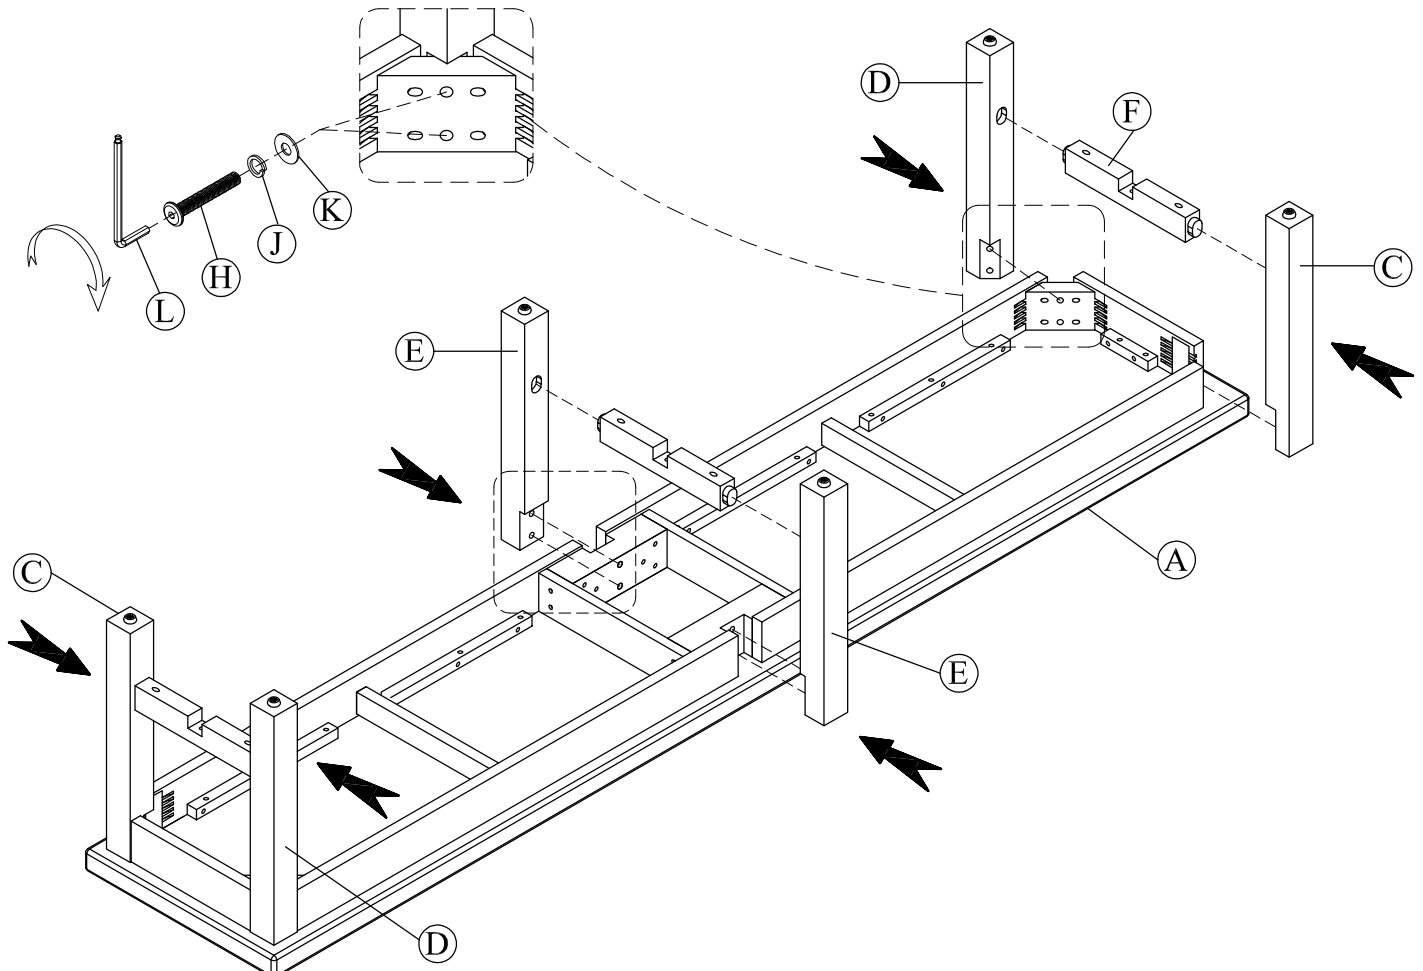

Warning :

- Be sure to check all packing material carefully for small parts, which may have come loose inside the carton during shipment.
- To prevent possible scratches and damage, this furniture **MUST BE ASSEMBLED BY TWO PEOPLE** on a soft surface such as a blanket or carpet.

30723

82" Dining Bench

Components and Hardware List

Top Bench	Cushion Seat	Leg (Left)	Leg (Right)	Center Leg	Short Stretcher	Long Stretcher
1 pc.	2 pcs.	2 pcs.	2 pcs.	2 pcs.	3 pcs.	1 pc.
Allen Head Bolt M8-32 x 55mm	Allen Head Bolt M6-32 x 35mm	Lock Washer Ø9 x Ø13mm	Flat Washer Ø8 x Ø20mm	Allen Key 4 x 110mm	Wood Screw Ø4 x 50mm	Tool Required (not provided) Phillips Screwdriver
12 pcs.	3 pcs.	15 pcs.	15 pcs.	1 pc.	6 pcs.	

STEP 1: Do not fully tighten the bolts

STEP 2:

STEP 3: Using the Allen key to tighten all bolts

STEP 4: